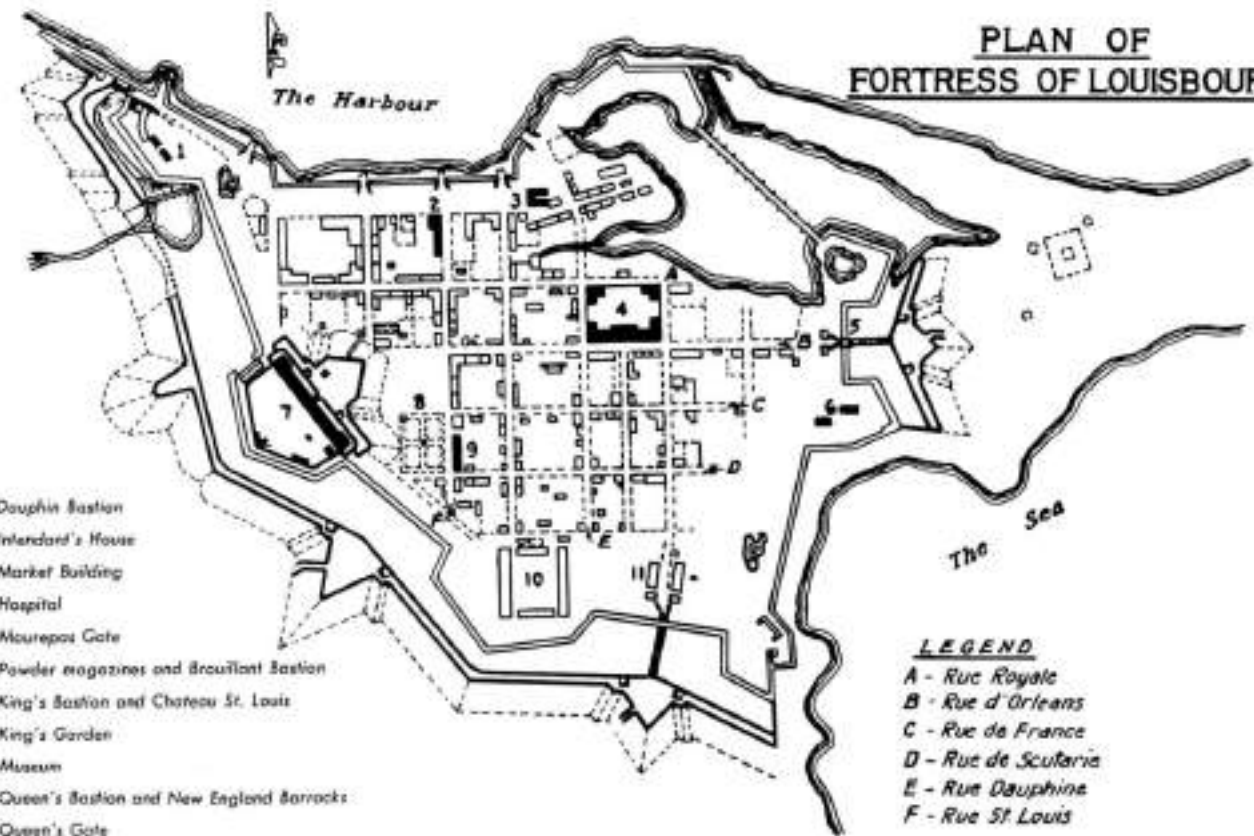

Terranova

Isla del Príncipe Eduardo

Isla de Cape Breton

Nueva Escocia

Louisbourg

**PLAN OF
FORTRESS OF LOUISBOURG**

- 1. Dauphin Bastion
- 2. Intendant's House
- 3. Market Building
- 4. Hospital
- 5. Mourepas Gate
- 6. Powder magazines and Brauillant Bastion
- 7. King's Bastion and Chateau St. Louis
- 8. King's Garden
- 9. Museum
- 10. Queen's Bastion and New England Barracks
- 11. Queen's Gate

- LEGEND**
- A - Rue Royale
 - B - Rue d'Orleans
 - C - Rue de France
 - D - Rue de Scularia
 - E - Rue Dauphine
 - F - Rue St. Louis

Wolfes Landing